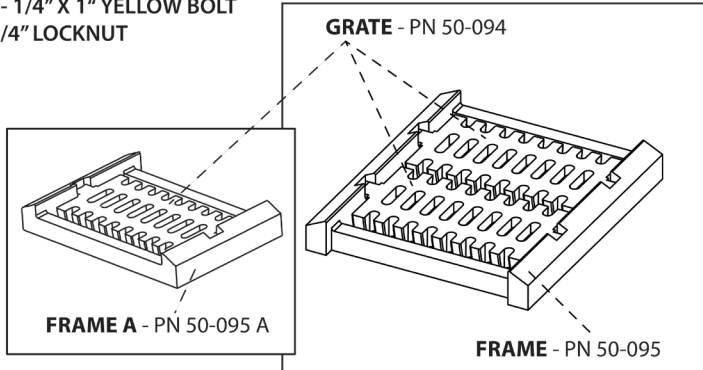

SHAKER HANDLE BAR ASSEMBLY KIT

CRC0101ASM - 7200MP TO 7400MP
CRA0063 ASM - 7500MP, Right or Left
Includes: Handle, Black Grip, Washers, Bolts, Nuts, Shaft Collars

NUT / BOLT HANDLE ASSEMBLY

1 x 0115005 - 1/4" X 1" YELLOW BOLT
1 x 37260 - 1/4" LOCKNUT

ROCKER GRATE
50-094 - CROWN ROYAL ROCKER GRATE

NUT / BOLT GRATE ASSEMBLY*
1 x 70009 - 1/4" X 1 1/2" STAINLESS BOLT
2 x 33004 - 1/4" WASHER
1 x 70796 - 1/4" STAINLESS LOCKNUT
*PER SHAKER GRATE

SHAKER CONNECTOR BAR (X2)

CRP0015 - 7200MP
CRP0219 - 7300MP
CRP0319 - 7350MP
CRP0405 - 7400MP
CRP0583 - 7500MP

MULTIPASS SERIES

GRATES & FRAME COUNTS

CURRENT MODELS
7200MP FRAMES (1) GRATES (2)
7300MP FRAMES (2) GRATES (4)
7350MP FRAMES (2) GRATES (5) + FRAME A (1)
7400MP FRAMES (3) GRATES (6)
7500MP FRAMES (6) GRATES (12)

ARCHIVED STOVES
RS7200 FRAMES (2) GRATES (4)
RS7300 FRAMES (3) GRATES (6)
RS7400 FRAMES (4) GRATES (8)
7200 FRAMES (1) GRATES (2)
7300 FRAMES (2) GRATES (4)
7400 FRAMES (3) GRATES (6)
7500 FRAMES (8) GRATES (16)

SHAKER GRATES AND FRAMES		
ITEM #	MODEL	DESCRIPTION
50-095	MP / Shaker	Shaker Grate Frame
50-095 A	7350MP	Shaker Grate Half Frame
50-094	MP / Shaker	Shaker Grate
50-093	MP / Shaker	Rocker Plate - 409SS [a]

SHAKER GRATE BARS AND HARDWARE		
ITEM #	MODEL	DESCRIPTION
190334	7200	Connector, 18-3/4"
190228	7300	Connector, 31-3/8"
190189	7400 / 7500	Connector, 44"
CRP0015	7200MP	Connector, 19"
CRP0219	7300MP	Connector, 27"
CRP0319	7350MP	Connector, 33-1/8"
CRP0405	7400MP	Connector, 37"
CRP0583	7500MP	Connector, 38-13/16"
CRC0007	7200-7400 / 7200MP-7400MP	Common, 12-1/2"
CRP0582	7500MP	Common, 23"
190310	7500	Common, 14-15/16"
70009		1/4 x 1-1/2 SS Bolt***
33004		1/4 Washer***
70796		1/4 SS Locknut***

SHAKER BAR, ASSEMBLIES, AND CONNECTORS		
ITEM #	MODEL	DESCRIPTION
CRC0101	MP / Shaker	Bar Only with Grip
CRC0101 ASM	MP / Shaker	Assembly* Upgrade
CRA0063	7500MP	Bar Only with Grip, Right or Left
CRA0063 ASM	7500MP	Assembly* Upgrade, Right or Left
0115005		1/4 x 1 Yellow Bolt**
37260		1/4 Locknut**

*Assembly includes: Collars, Washers, Nuts, & Bolts

**One of each; connects to Shaker handle

***Each grate gets one bolt/nut and 2 washers

[a] - ARCHIVED