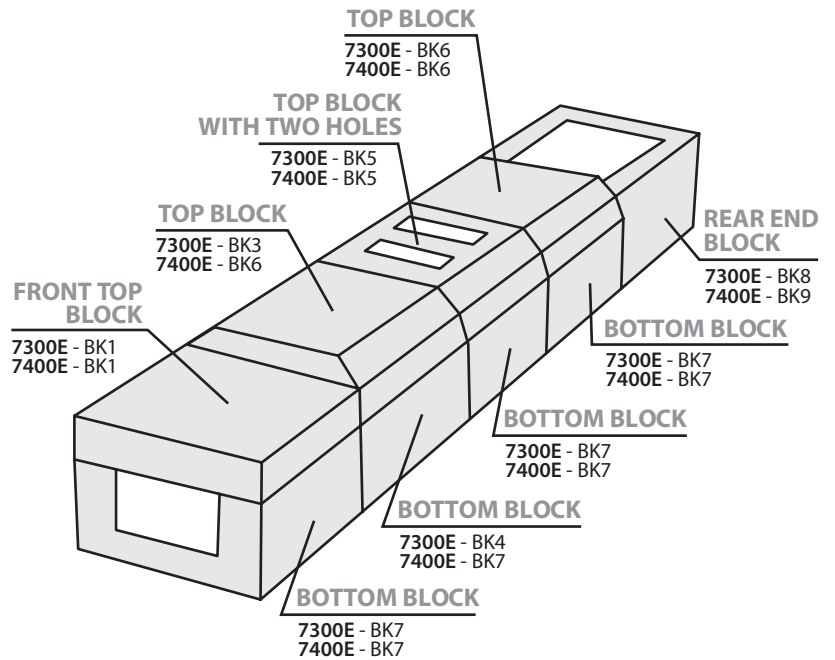

PREVIOUS PRISTINE REFRACTORY		
7300E ITEM #	7400E ITEM #	DESCRIPTION
BK 1	BK 1	Front Top Block
BK 3	BK 6	Top Block
BK 4	BK 7	Bottom Block
BK 5	BK 5	Top Block with Two Holes
BK 8	BK 9	Rear End Block

Stoves equipped with these blocks are not upgradeable

UPGRADE KIT