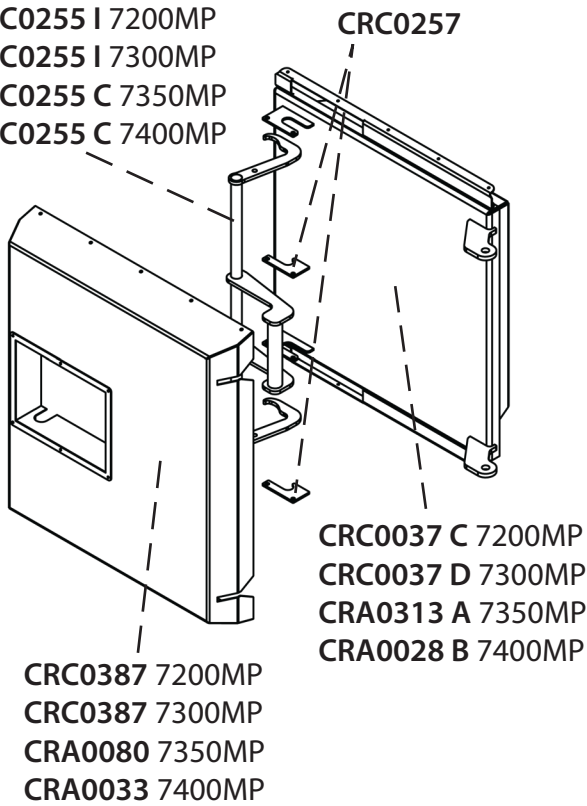

CRC0255 I 7200MP
CRC0255 I 7300MP
CRC0255 C 7350MP
CRC0255 C 7400MP

MULTI PASS FIREBOX DOOR [ROLLER LATCH STYLE]

ITEM #	MODEL	DESCRIPTION
CRC0037 C	7200MP	Door Only, 20" x 20", *Starting SN 8506
CRC0037 D	7300MP	Door Only, 20" x 20", *Starting SN 8607
CRA0313 A	7350MP	Door Only, 20" x 24"
CRA0028 B	7400MP	Door Only, 24" x 24", *Starting SN 8336

CRC0255 I	7200MP	Roller Latch Handle
CRC0255 I	7300MP	Roller Latch Handle
CRC0255 C	7350MP	Roller Latch Handle, 20" x 24"
CRC0255 C	7400MP	Roller Latch Handle, 20" x 24"

CRC0387	7200MP	Door Cladding Only
CRC0387	7300MP	
CRA0080	7350MP	
CRA0033	7400MP	

CRC0389 A	7200MP	Firebox Door with Cladding, Handle & Stickers
CRC0389 B	7300MP	
CRA0082	7350MP	
CRA0035	7400MP	

6739359882		1" BLK Screws (10 Per FB DOOR)
32L012		3/4" Shaft Coller (1 Per RL Handle)

BOLT ON HANDLE LOCATOR (2 PER DOOR)

ITEM #	DESCRIPTION
CRC0257	Locator (2 Nuts & Bolts Per Handle Locator)
13003	1/4" x 3/4" Bolt
37260	1/4" Lock Nut

MULTI PASS FIREBOX DOOR [SAFETY LATCH STYLE]

ITEM #	MODEL	DESCRIPTION
CRC0037 A	7200MP	20" x 20" [a] *Before August 2023
CRC0037 B	7300MP	20" x 20" [a] *Before August 2023
CRA0028 A	7400MP	24" x 24" [a] *Before August 2023
CRA0059 A	7500MP	42" x 30" (Hinge to Hinge: 23-7/16"), Double Ear

[a] - ARCHIVED