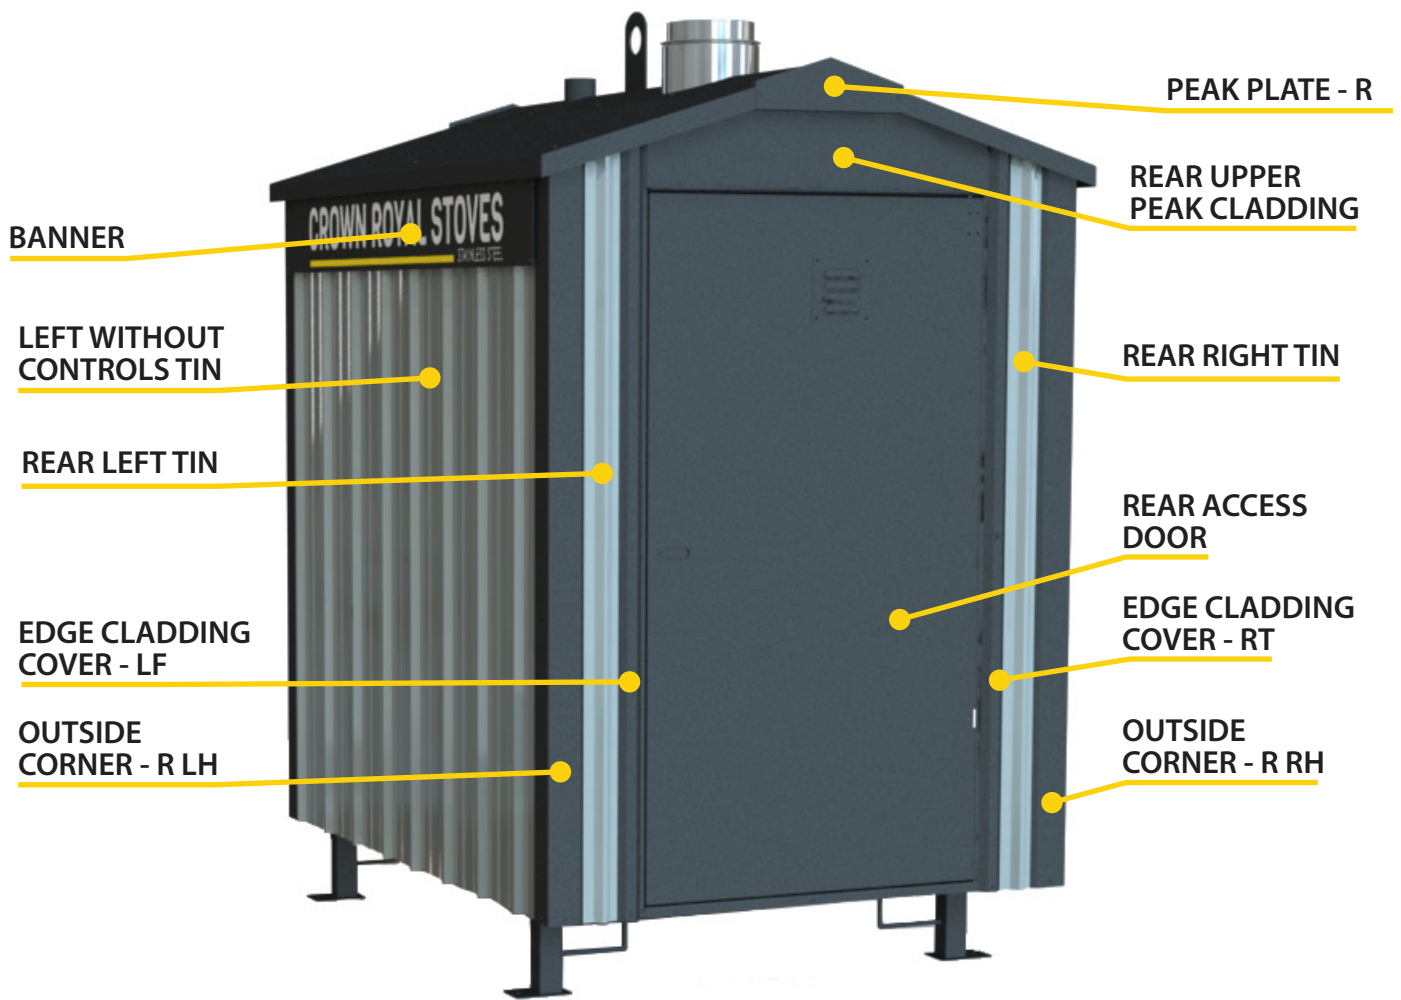

Monday - Friday: 8:00AM - 5:00PM (CST)

Shipping Information

All items should be inspected upon arrival and any damage must be noted with carrier.

DIAGRAM OF STOVE EXTERIOR

CURRENT 7200MP, 7300MP, 7350MP, 7400MP