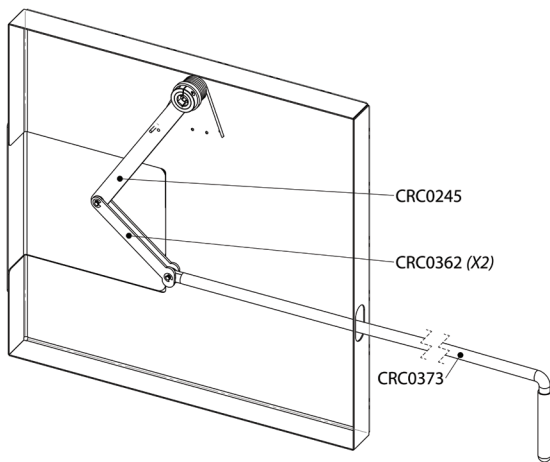

PRISTINE TURBULATOR PARTS

ITEM #	MODEL	AMOUNT NEEDED	DESCRIPTION
CRC0301 ASM	7200E	16	Replacement Turbulator Assembly
CRC0302 ASM	7300E	20	
	7400E	24	
70001			1/4" x 5/8" SS Bolt
70796			1/4" SS Lock Nut

CRC0203	Pristine	4	Turbulator Hanger

CRA0207	7200E	4	Turbulator Rocker Assembly without Pins
CRA0207 ASM			Turbulator Rocker Assembly with Pins
CRA0307	7300E		Turbulator Rocker Assembly without Pins
CRA0307 ASM			Turbulator Rocker Assembly with Pins
CRA0407	7400E		Turbulator Rocker Assembly without Pins
CRA0407 ASM			Turbulator Rocker Assembly with Pins

CRC0299 A	7300E	4	Turbulator Pins 2"
CRC0299 B	7200E	12	Turbulator Pins 5"
CRC0299 C	7300E	12	Turbulator Pins 7"
CRC0299 D	7400E	12	Turbulator Pins 7.75"
922925703			Push Ring - 3/8" (2 per Turbulator Pin)

PRISTINE TURBULATOR ACTUATOR ASSEMBLY

ITEM #	MODEL	DESCRIPTION
CRC0245	Pristine	Turbulator Actuator
CRC0362		Lower Turbulator Control Arm
32L010		Shaft Collar
11683-04867		Torsion Spring
11683-05162		Clevis Pin
922717439		E-Clip for Clevis Pin
33004		1/4" Flat Washer

CRC0373 E	7200E	46" Cleanout Bar
CRC0373 F	7300E	52" Cleanout Bar
CRC0373 G	7400E	57" Cleanout Bar
CRC0373 H	7200E	51" Cleanout Bar with threaded end and grip
CRC0373 I	7300E	57" Cleanout Bar with threaded end and grip
CRC0373 J	7400E	62" Cleanout Bar with threaded end and grip