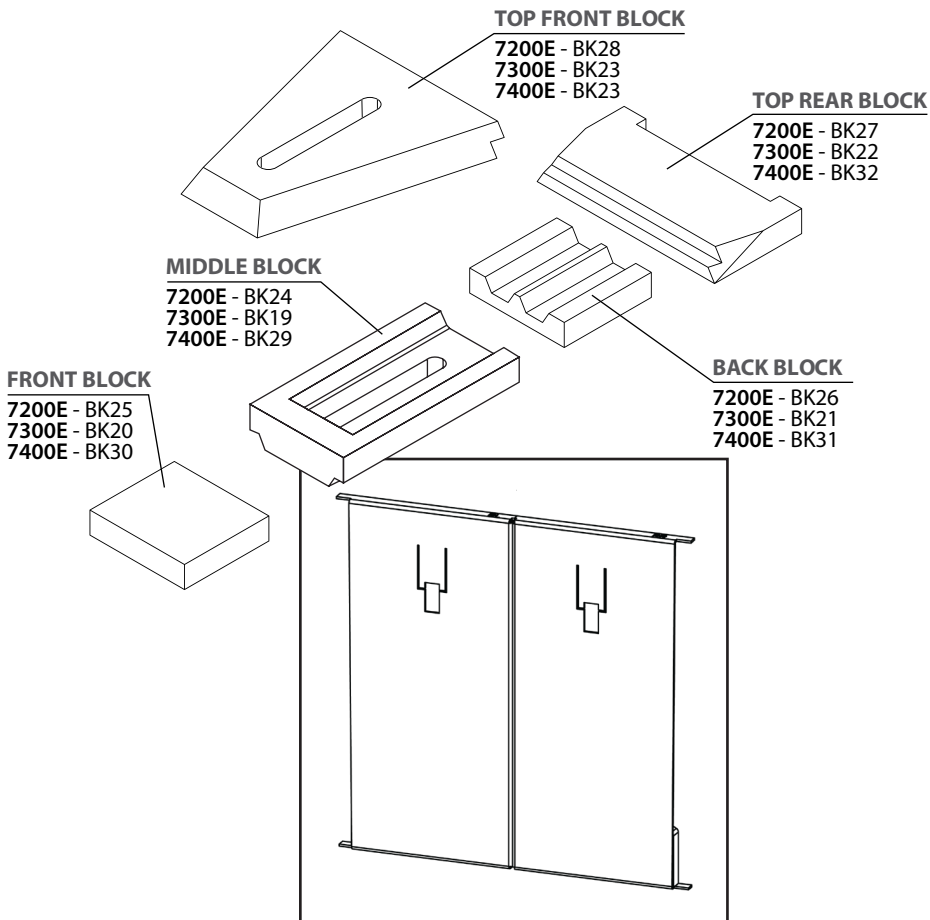

Rear Set of Air Panels Only

PRISTINE BLOCK UPGRADE KITS TO 2020		
REAR SET OF AIR PANELS ONLY ITEM #	FULL SET OF AIR PANELS ITEM #	MODEL
60-108 P	60-108 F	7200E
60-109 P	60-109 F	7300E
60-110 P	60-110 F	7400E

Includes Top Ceramic Blocks, Air Panels, Airplate, and Retrofit Guide for installation details

EXTRA PARTS	
ITEM #	DESCRIPTION
CRC0394	Air Panel Filler Plate