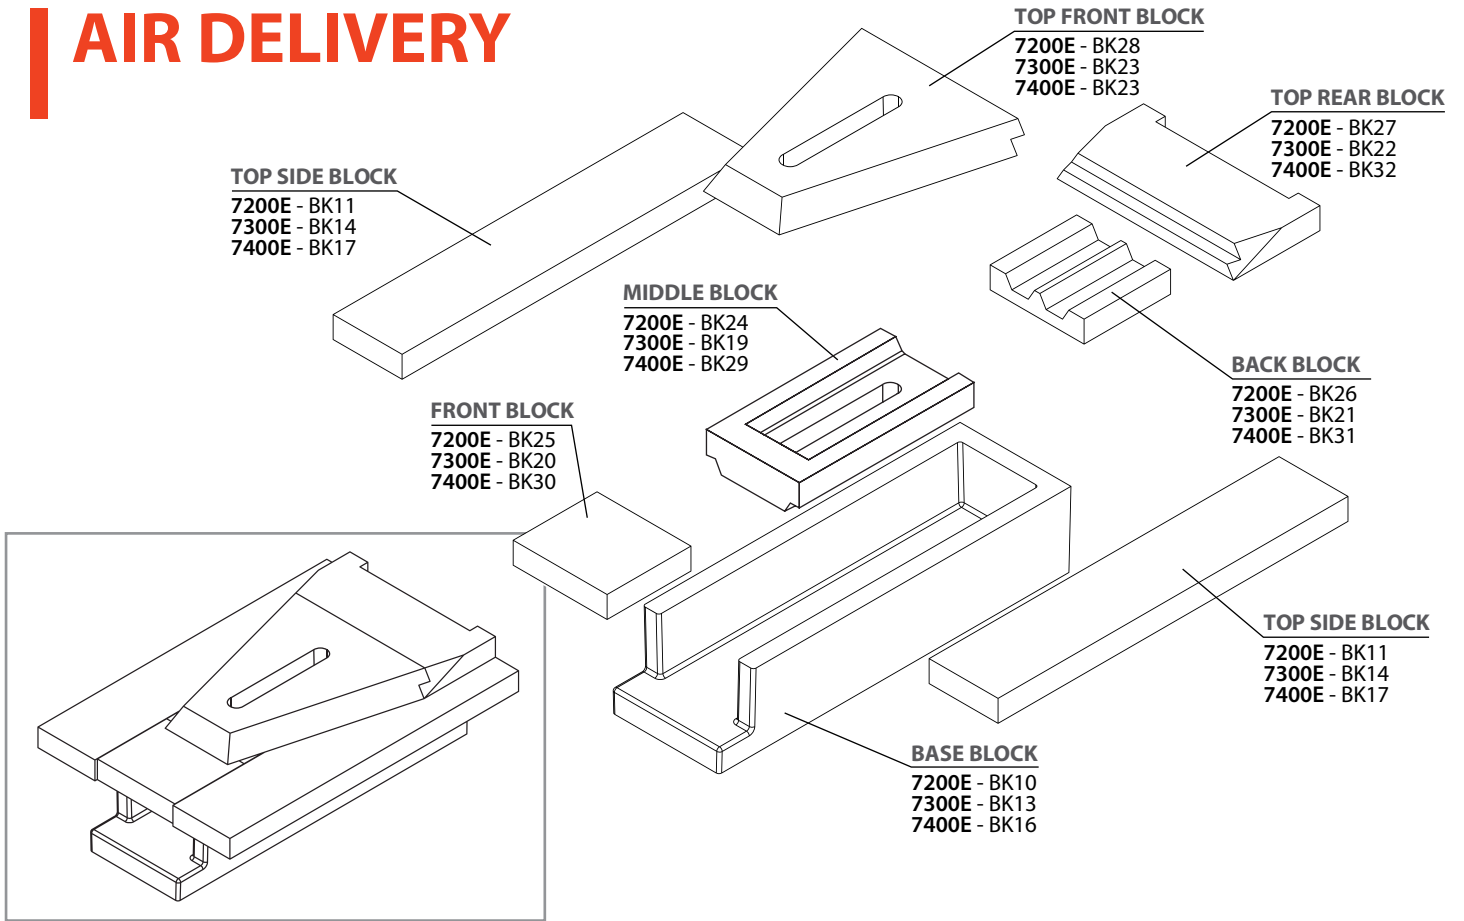

AIR DELIVERY

PRISTINE REFRACTORY PIECES			
7200E ITEM #	7300E ITEM #	7400E ITEM #	DESCRIPTION
BK10	BK13	BK16	Base Block
BK11	BK14	BK17	Top Side Block
BK24	BK19	BK29	Middle Block
BK25	BK20	BK30	Front Block
BK26	BK21	BK31	Back Block
BK27	BK22	BK32	Top Rear Block
BK28	BK23	BK23	Top Front Block

PRISTINE REFRACTORY SETS		
ITEM #	MODEL	DESCRIPTION
60-105	7200E	Next Gen 2020 Refractory Set
60-106	7300E	
60-107	7400E	

121 EA		Furnace Cement and Fireplace Mortar