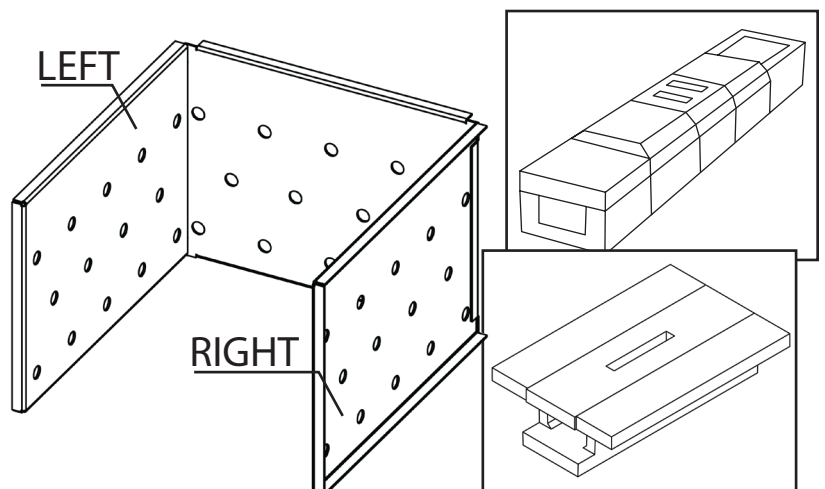

*7300E ARCHIVED UNIT - Height can either be 20" (with holes at the bottom of the air panels) or 24" (with holes 4" from the bottom).

*7400E ARCHIVED UNIT - Height can either be 28" (with holes at the bottom of the air panels) or 32" (with holes 4" from the bottom).

ARCHIVED PRISTINE AIR PANELS		
ARCHIVE ITEM #		DESCRIPTION
7200E	7300E	
72E-P0300	73EU-400	Rear
72E-P0301 L	73EU-401 L	Side - Left
72E-P0301 R	73EU-401 R	Side - Right