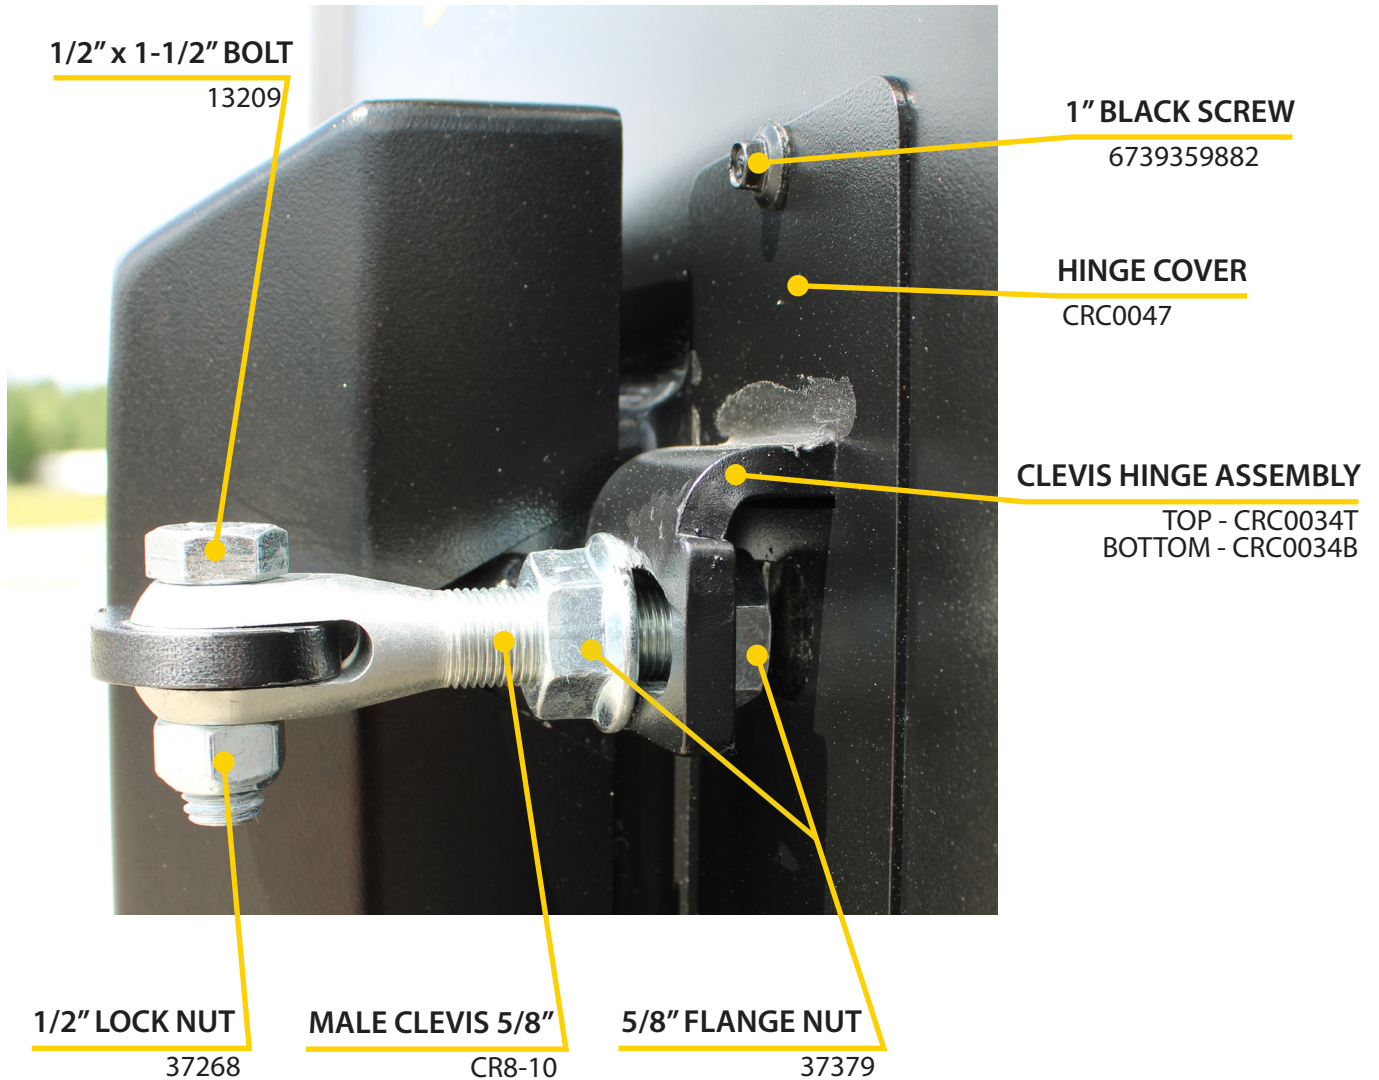

[a] - ARCHIVED

ASH DOOR LATCH HANDLE

SHAKER GRATE ASH DOOR [BOLT STYLE]

ITEM #	MODEL
590001	7200 / 7300 / 7400 [a]
590007	7500 [a]

ITEM #	DESCRIPTION
190205 ASM	Ash door latch handle [a]

[a] - ARCHIVED

1/2" x 1-1/2" BOLT