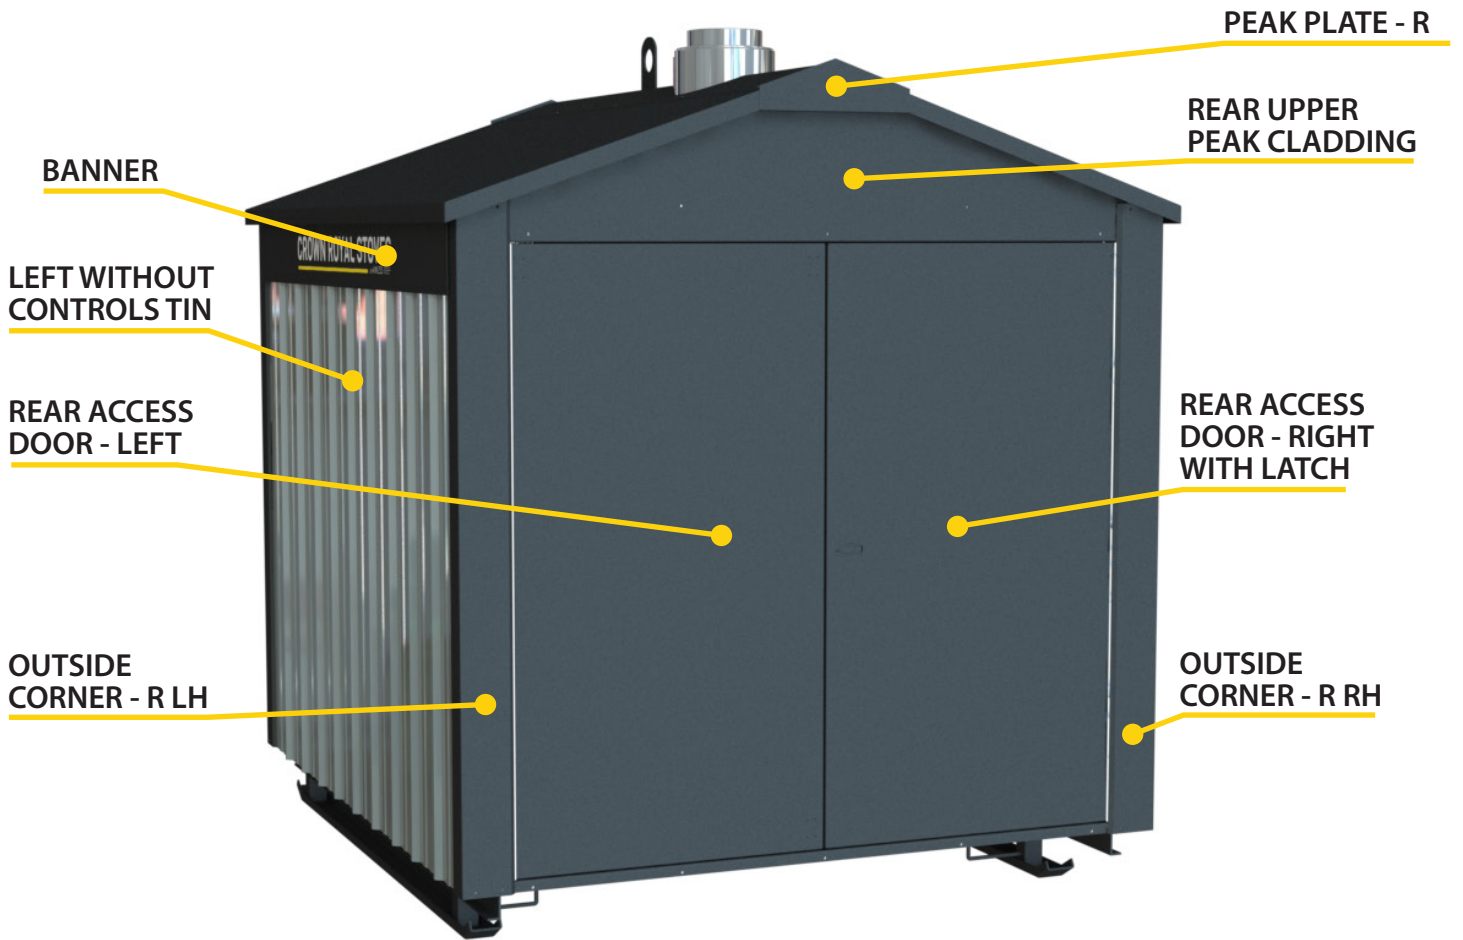

DIAGRAM OF STOVE EXTERIOR

PREVIOUS GENERATION 7200MP, 7300MP, 7400MP

GRAYED-OUT NAMES ARE THE SAME BETWEEN THE CURRENT GENERATION AND THE PREVIOUS GENERATION

DIAGRAM OF STOVE EXTERIOR

7500MP

DIAGRAM OF STOVE EXTERIOR