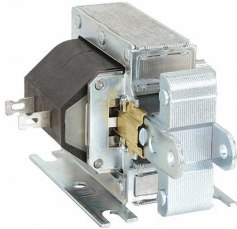

Includes: 90DEG Alum Elbow (S), Flex Vent and Clamps (S)

TURBO DRAFT REAR AIR TUBE		
ITEM #	MODEL	DESCRIPTION
490089	7200	30"
490054	7300	40"
490037	7400	48"
490078	7500	56"
CRC0030 A	7200MP	34"
CRC0030 B	7300MP	36"
CRC0030 E	7350MP	43"
CRC0030 C	7400MP	50"
CRC0030 D	7500MP	57"