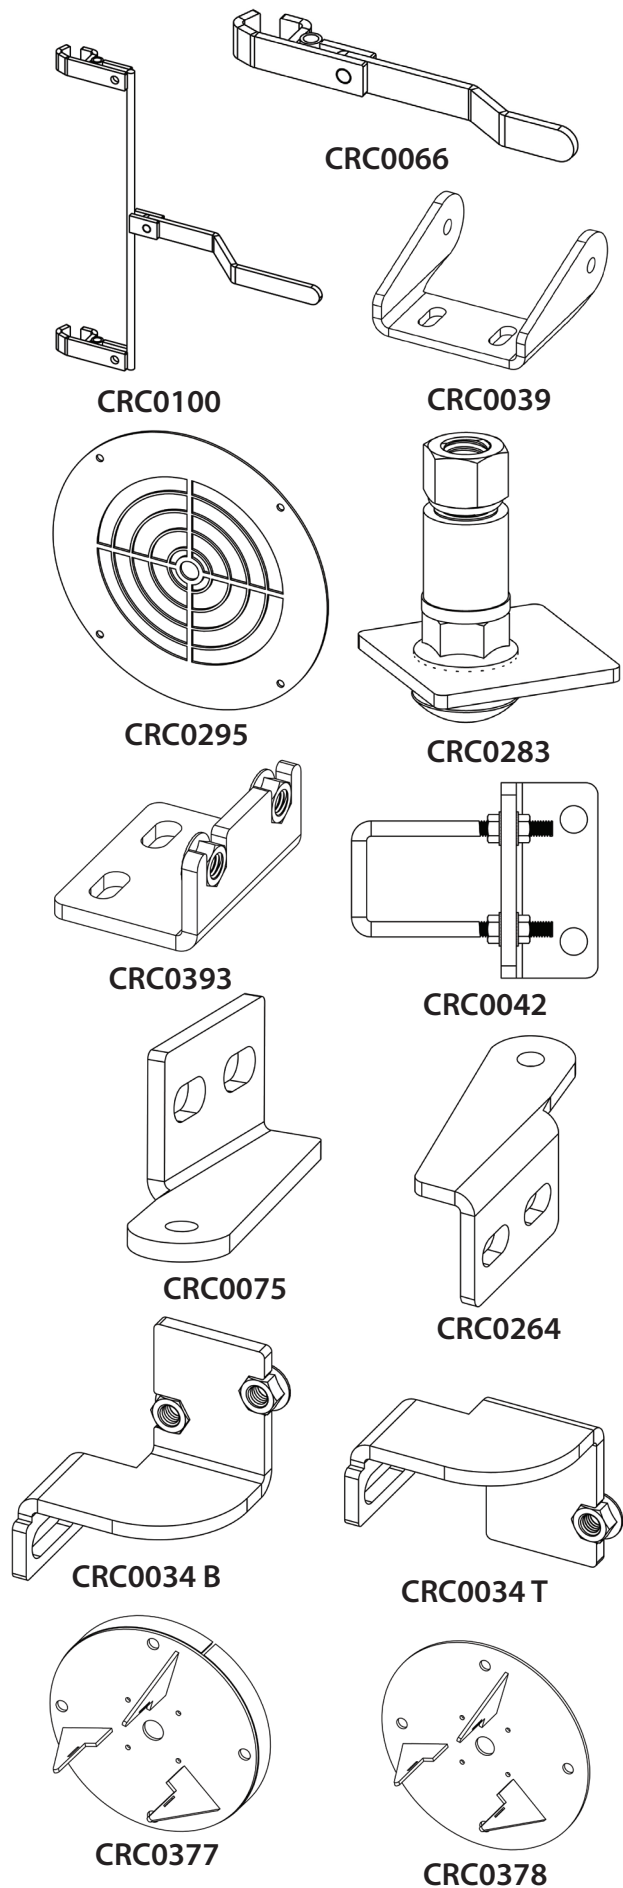

MISCELLANEOUS DOOR PARTS

ITEM #	MODEL	DESCRIPTION
CRC0066	MP / Shaker	Safety Latch Handle
CRC0066 SM	7200E	Safety Latch Handle (short version)
CRC0100	7500MP	Double Latch Handle
CRC0039 A	Common	Ash Door Hinge - Double Ear
CRC0039 B	7500MP	Door Hinge Plate
CR8-10	Common	Male Clevis, 5/8-18
37379	Common	5/8" Flanged Nut for use on the Male Clevis
CRC0283	Common	Roller Latch Assembly
CRC0295	7200E	Blower Housing Finger Guard
CRC0268	7300E / 7400E	
CRC0393	MP / 7200E	Door Latch Plate
11683-03918		SQ U-Bolt 7/16" x 1-5/8" x 3-1/2"
37343		7/16" Flanged Nuts
CRC0042 ASM		Latch Door Assembly Kit - Includes: Latch Door Plate, U-Bolt and 7/16" Flanged Nuts
CRC0075	Shaker / 7500MP / 7200E	Single Ear Door Hinge - Rear Blower Door
CRC0264	7300E / 7400E	Single Ear Door Hinge - Reverse Bend - Rear Blower Door
CRC0034 B	MP / Pristine	Clevis Hinge Assembly - Bottom
CRC0034 T	MP / Pristine	Clevis Hinge Assembly - Top
CRC0377	7200E	NBK Motor Bracket, Protruded Ring Insert
CRC0378	7200E	NBK Motor Bracket, Flush Mount (MID 2022-Current)