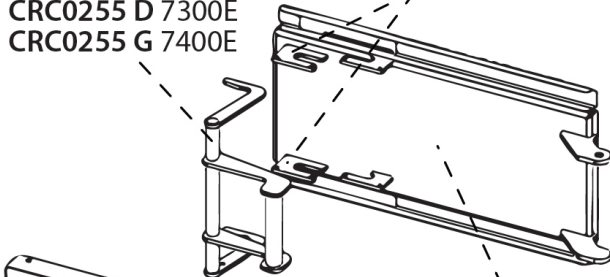

ARCHIVED PRISTINE SECONDARY COMBUSTION DOOR / REAR CLEANOUT DOOR [SAFETY LATCH STYLE]		
ITEM #	MODEL	DESCRIPTION
CRA0215 A	7200E	Archived Pristine Secondary Combustion door / Rear Cleanout door
CRA0315 A	7300E	
CRA0415 A	7400E	

CRC0255 B 7200E
CRC0255 D 7300E
CRC0255 G 7400E

CRC0257

PRISTINE SECONDARY COMBUSTION DOORS [ROLLER LATCH STYLE]		
ITEM #	MODEL	DESCRIPTION
CRA0215	7200E	Secondary Combustion Door Only for Roller Latch System
CRA0315	7300E	
CRA0415	7400E	

CRC0255 B	7200E	Roller Latch Handle, Secondary Combustion Door
CRC0255 D	7300E	
CRC0255 G	7400E