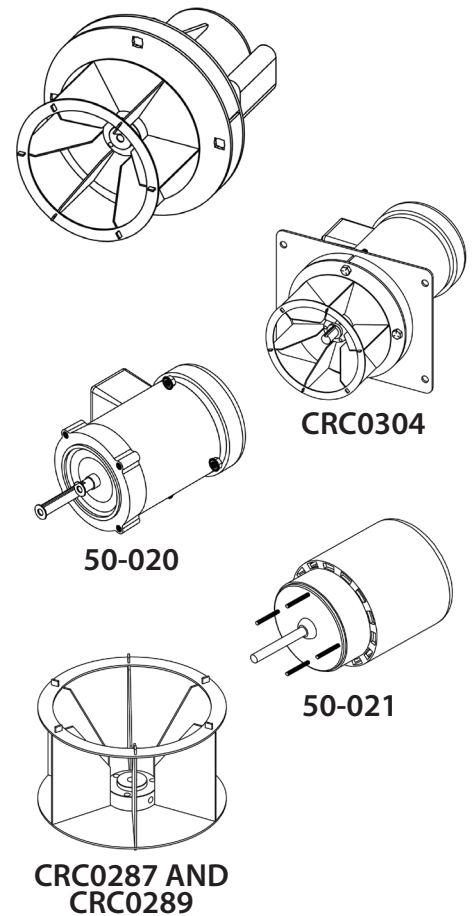

BLOWER MOTORS AND WHEELS

ITEM #	MODEL	DESCRIPTION
CRC0305 A	7200E	Motor Assembly with Motor, bracket, wheel (protruded pipe bracket)
CRC0305 B	7200E	Motor Assembly with Motor, bracket, wheel (flush mounted pipe)
CRC0304	7300E / 7400E	Motor Assembly with Motor, bracket, wheel
50-021	7200E	1/8 HP, 3000 RPM, 115V Motor
50-020	7300E / 7400	1/3 HP, 3600 RPM, 115V Motor
CRC0287	7200E	Stainless Steel Blower Wheel 6"
CRC0259	7300E / 7400E	Stainless Steel Blower Wheel 7"
50-001	MP / Shaker	Upper Blower with Round Flange, 115V
50-005	MP	4" Round inline fan, 170 CFM
50-002	Shaker	Lower Blower with Rectangular Flange (4-4/8" x 3-1/2"), 115V [a]
CRC0401	Pristine	Blower Wheel Puller