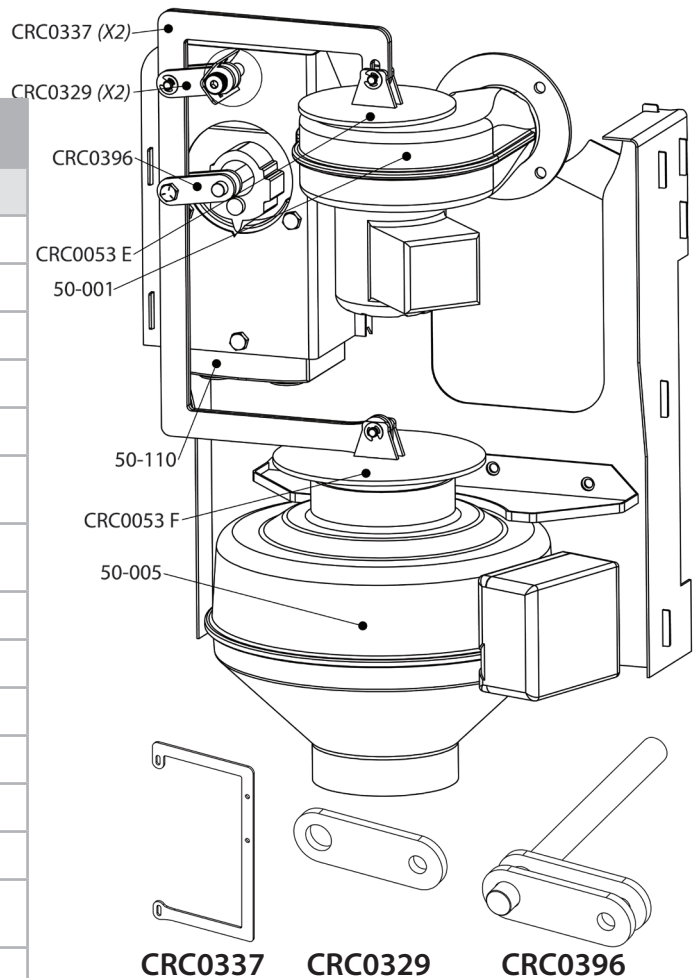

CRC0337   CRC0329   CRC0396