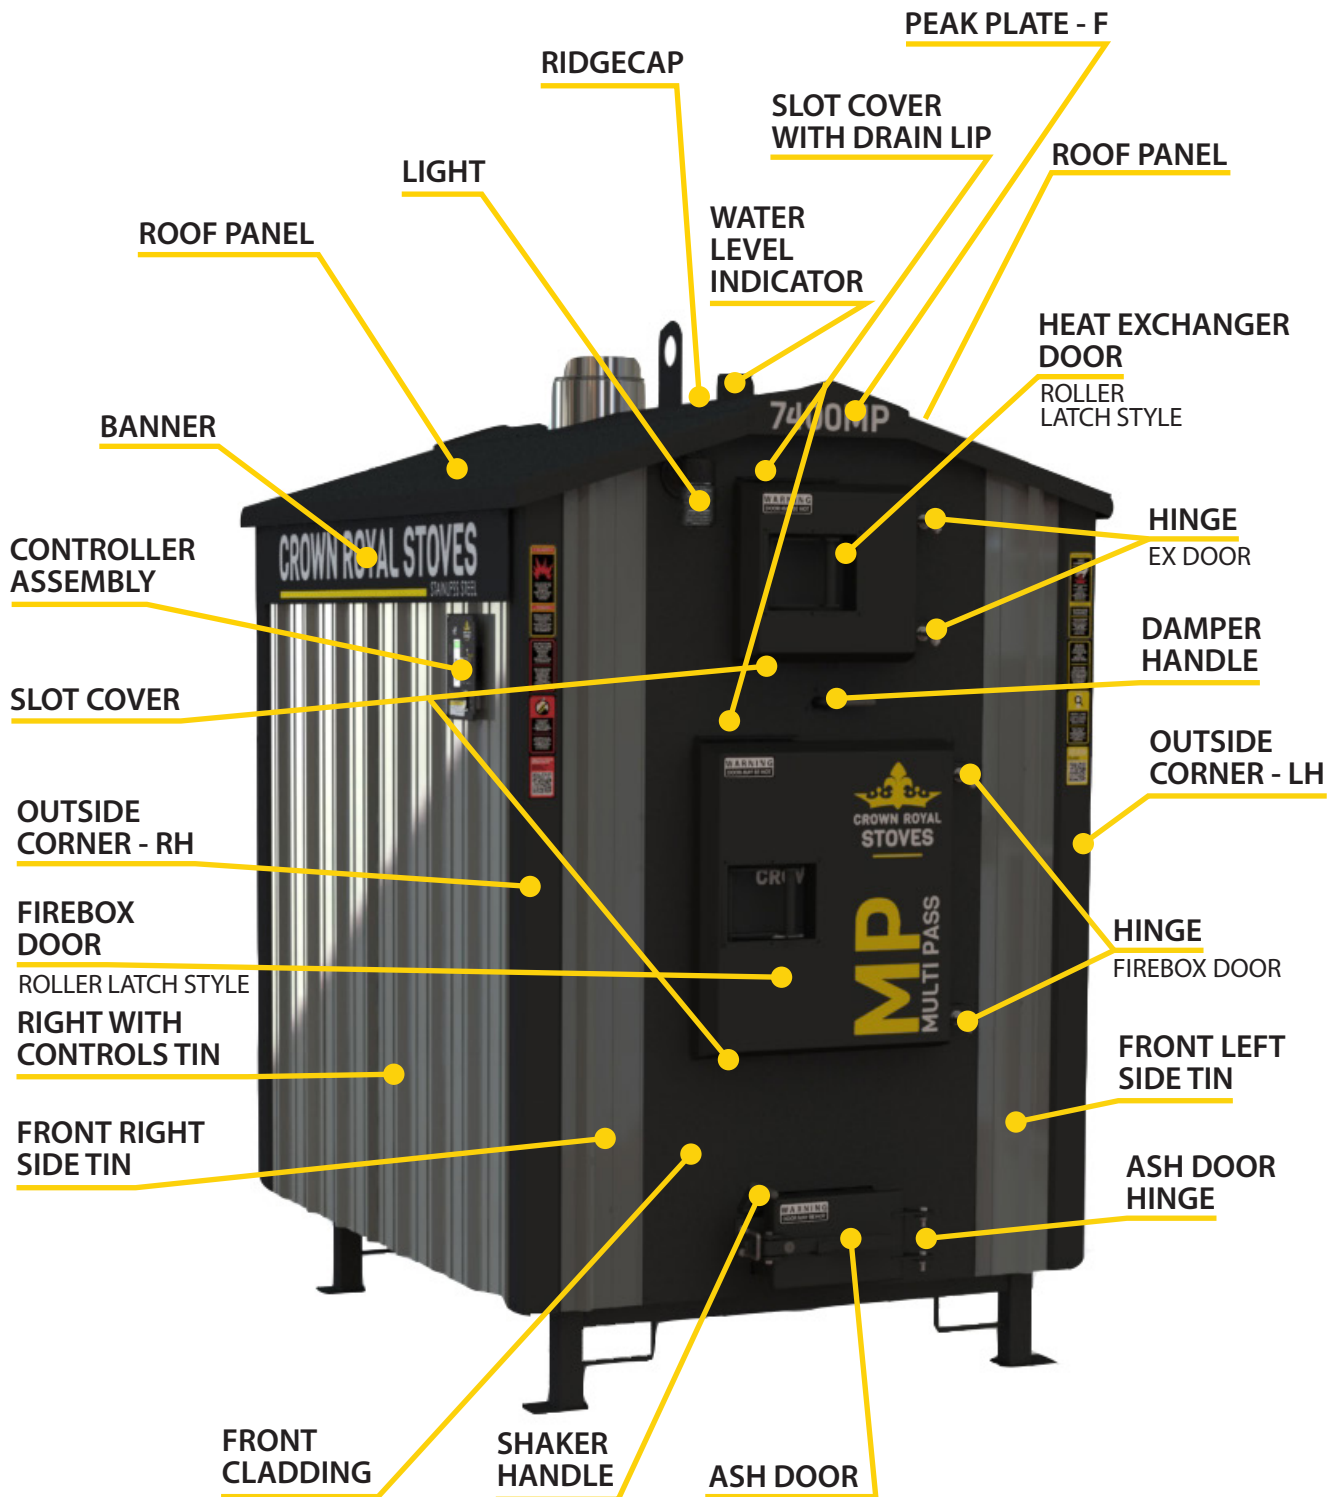

Monday - Friday: 8:00AM - 5:00PM (CST)

Shipping Information

All items should be inspected upon arrival and any damage must be noted with carrier.

DIAGRAM OF STOVE EXTERIOR

CURRENT 7200MP, 7300MP, 7350MP, 7400MP