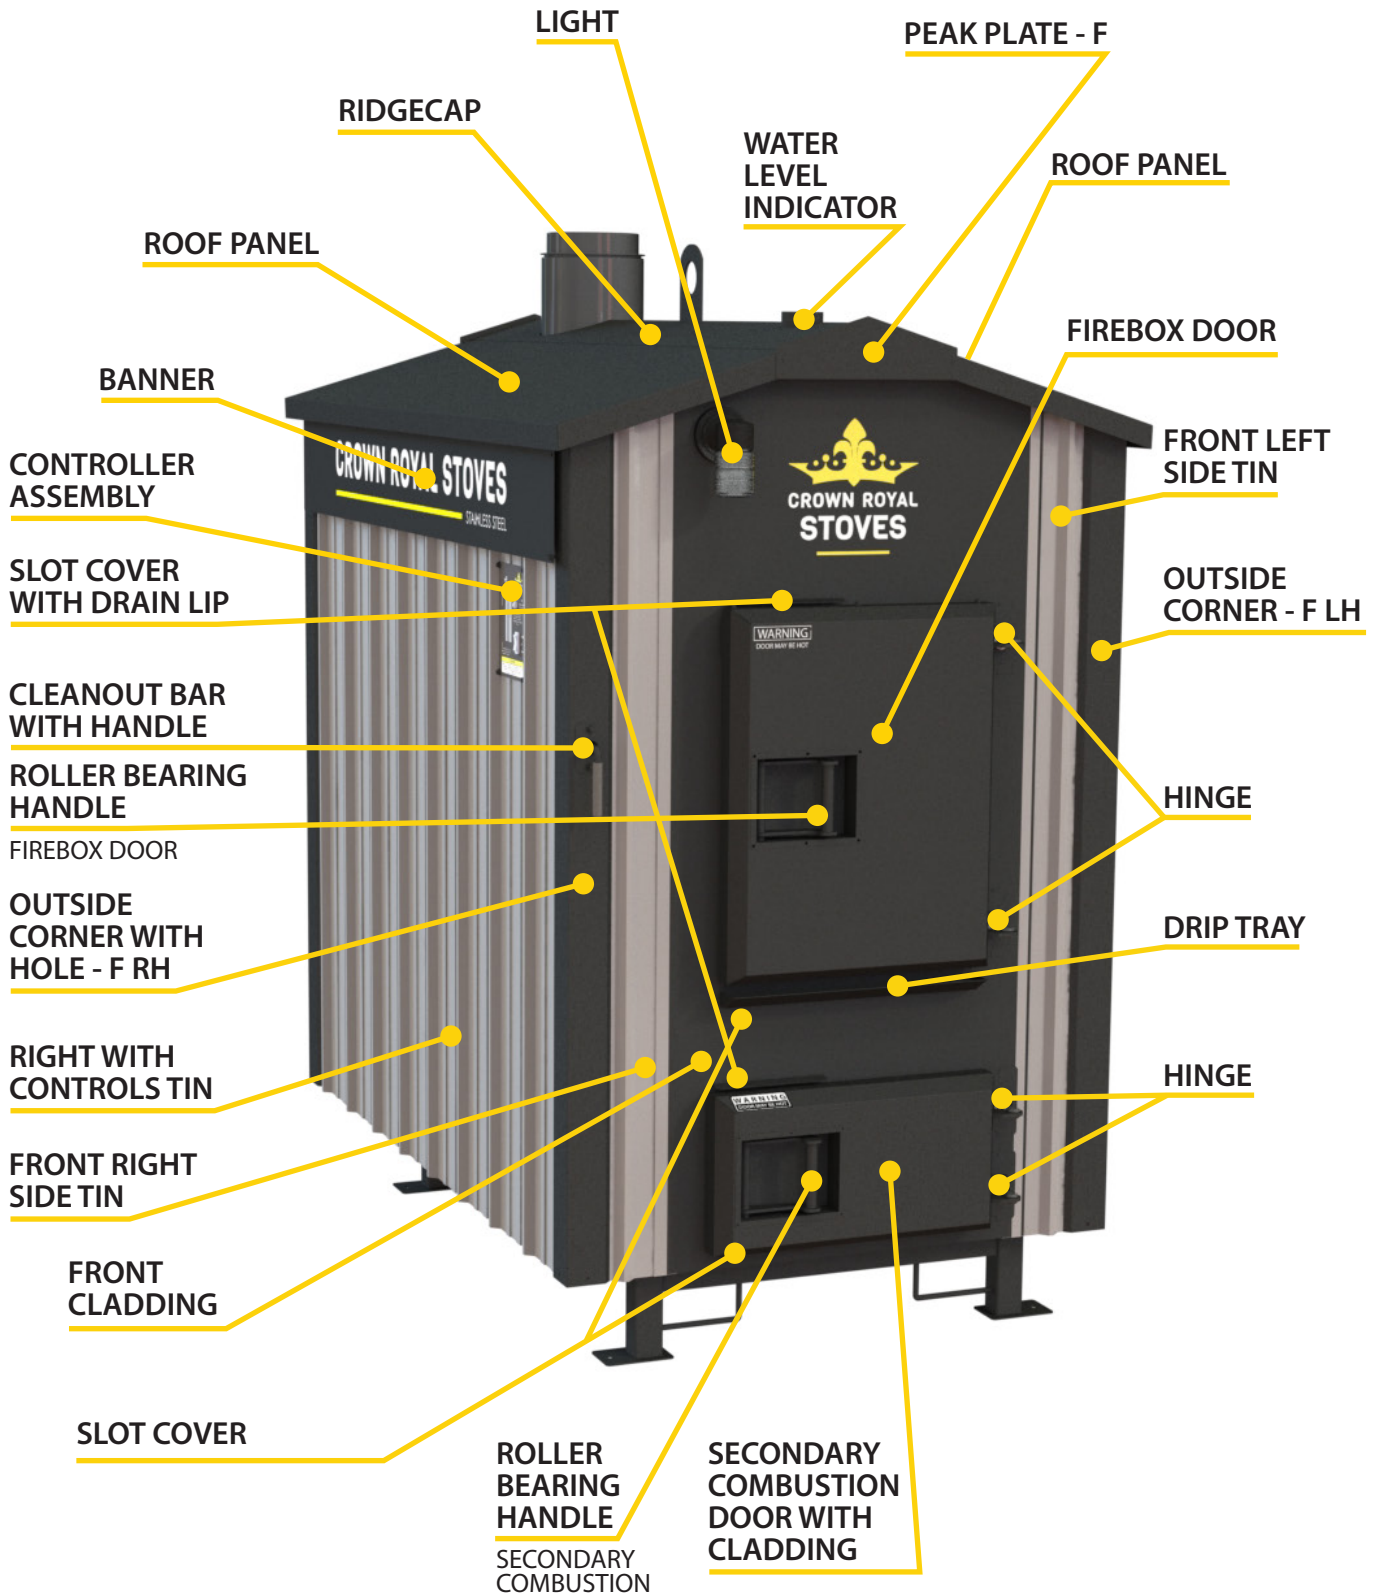

DIAGRAM OF STOVE EXTERIOR

7200E, 7300E, 7400E