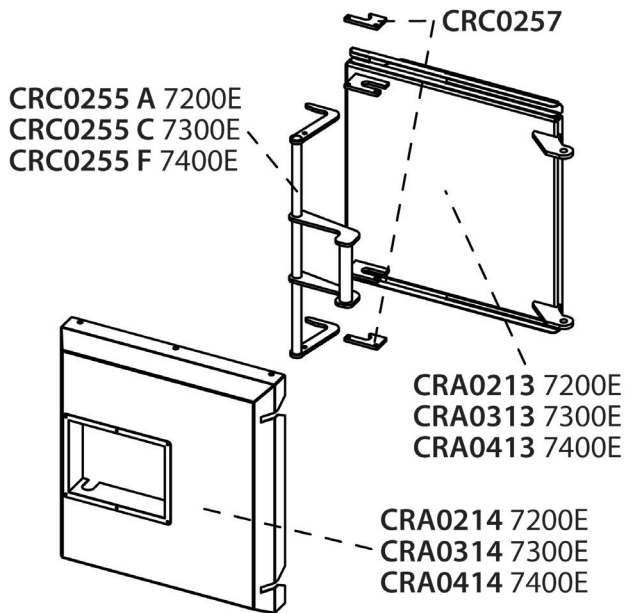

DOORS

PRISTINE FIREBOX DOORS [ROLLER LATCH STYLE]		
ITEM #	MODEL	DESCRIPTION
CRA0213	7200E	Door Only for Roller Latch System, 18 x 18 *April 2018
CRA0313 20x24	7300E	Door Only for Roller Latch System, 20 x 24 *April 2019
CRA0413	7400E	Door Only for Roller Latch System, 22 x 26 *June 2018

CRC0255 A	7200E	Roller Latch Handle, Firebox Door
CRC0255 C 20x24	7300E	
CRC0255 F	7400E	

CRA0214	7200E	Firebox Door Cladding, with Stickers
CRA0314 20x24	7300E	
CRA0414	7400E	

CRA0219	7200E	Firebox Door with Cladding & Roller Latch Handle
CRA0320 20x24	7300E	
CRA0420	7400E	

6739359882		1" BLK Screws (10 Per FB DOOR)
32L012		3/4" Shaft Coller (1 Per RL Handle)

BOLT ON HANDLE LOCATOR (2 PER DOOR)	
ITEM #	DESCRIPTION
CRC0257	Locator (2 Nuts & Bolts Per Handle Locator)
13003	1/4" x 3/4" Bolt
37260	1/4" Lock Nut

ARCHIVED PRISTINE FIREBOX DOORS		
ITEM #	MODEL	DESCRIPTION
CRA0313 20x20	7300E	Firebox Door only for Roller latch System, 20 x 20 *May 2018 - April 2019
CRA0314 20x20	7300E	Firebox Door Cladding, only 20 x 20 *May 2018 - April 2019
CRA0320 20x20	7300E	Complete Firebox Door 20x20 with Cladding & Roller Latch Handle *May 2018 - April 2019
CRC0255 C 20x20	7300E	Roller Latch Handle for 20 x 20 Firebox Door *May 2018 - April 2019
590061	7200E	Firebox Door for Safety Latch 18 x 18, Safety Handle not included *Prior to June 2018
590032	7300E	Firebox Door for Safety Latch 20 x 20, Safety Handle not included *Prior to June 2018
590035	7400E	Firebox Door for Safety Latch 22 x 26, Safety Handle not included *Prior to June 2018