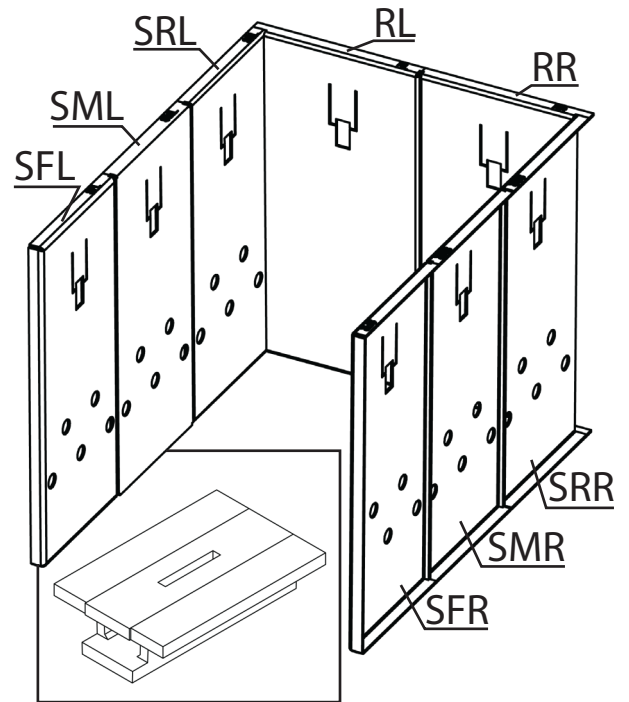

PRISTINE AIR PANELS				
DIAG #	ITEM #			DESCRIPTION
	7200E	7300E	7400E	
1	CRP1209	CRP1419	CRP1613	Side Front Left
2	CRP1210	CRP1420	CRP1614	Side Middle Left
3	CRP1211	CRP1421	CRP1615	Side Rear Left
4	CRP1212	CRP1422	CRP1616	Rear Left
5	CRP1213	CRP1423	CRP1617	Rear Right
6	CRP1214	CRP1424	CRP1618	Side Rear Right
7	CRP1215	CRP1425	CRP1619	Side Middle Right
8	CRP1216	CRP1426	CRP1620	Side Front Right

ARCHIVED PRISTINE AIR PANELS				
ABBR.	ARCHIVE ITEM #			DESCRIPTION
	7200E	7300E	7400E	
SFL	72E-P0401	7300EU-025	7400EU-032	Side Front Left
SML	72E-P0402	7300EU-026	7400EU-033	Side Middle Left
SRL	72E-P0403	7300EU-027	7400EU-034	Side Rear Left
RL	72E-P0404	7300EU-028	7400EU-035	Rear Left
RR	72E-P0405	7300EU-029	7400EU-036	Rear Right
SRR	72E-P0406	7300EU-030	7400EU-037	Side Rear Right
SMR	72E-P0407	7300EU-031	7400EU-038	Side Middle Right
SFR	72E-P0408	7300EU-032	7400EU-039	Side Front Right