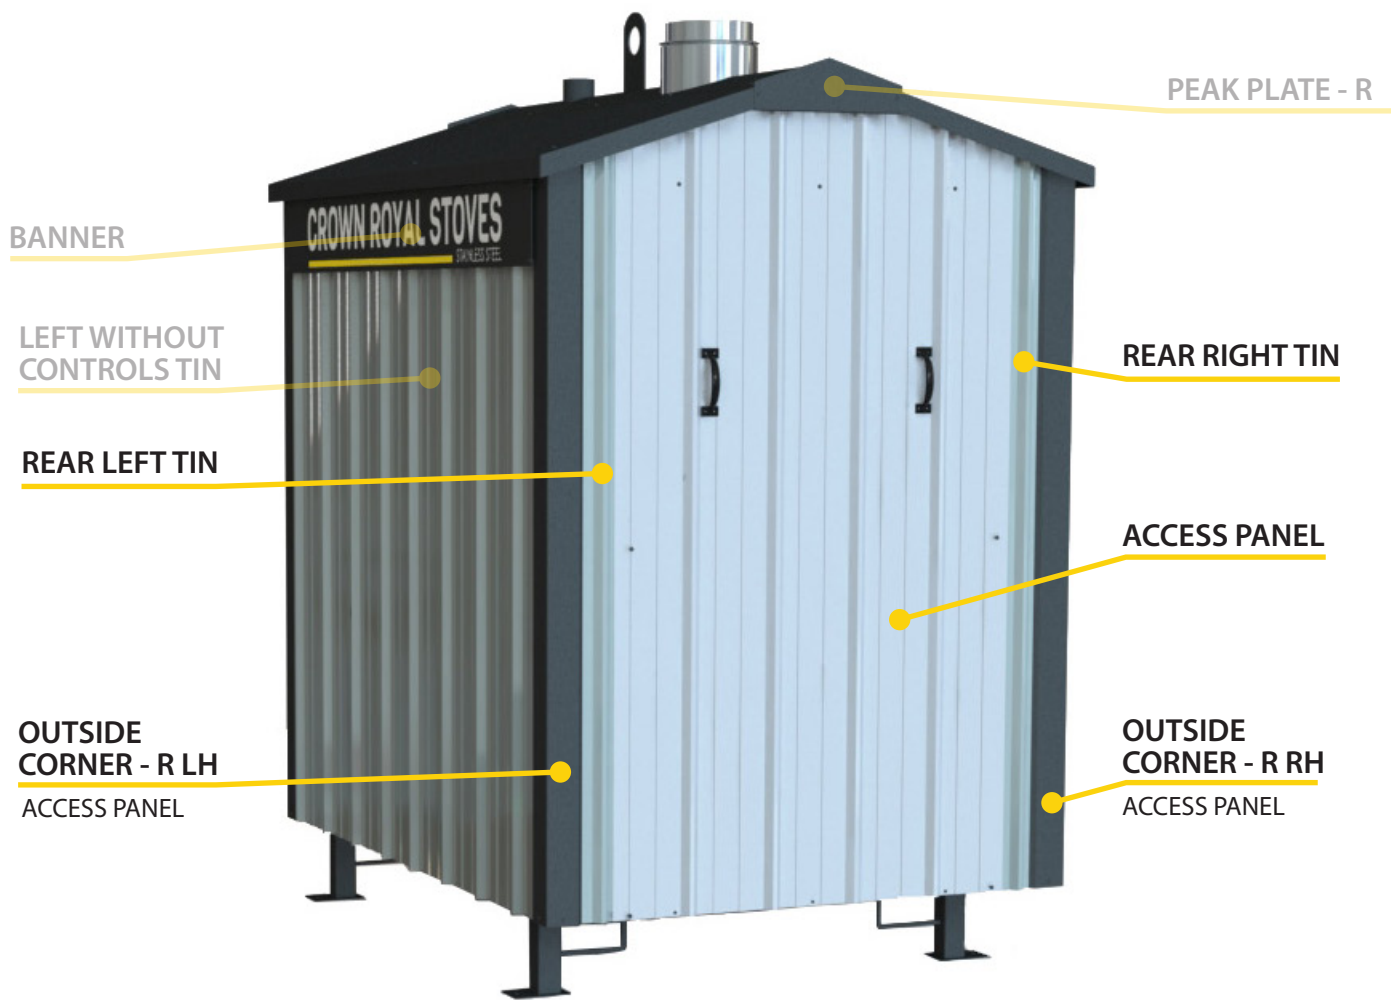

DIAGRAM OF STOVE EXTERIOR

PREVIOUS GENERATION 7200MP, 7300MP, 7400MP

GRAYED-OUT NAMES ARE THE SAME BETWEEN THE CURRENT GENERATION AND THE PREVIOUS GENERATION

DIAGRAM OF STOVE EXTERIOR

7500MP

DIAGRAM OF STOVE EXTERIOR