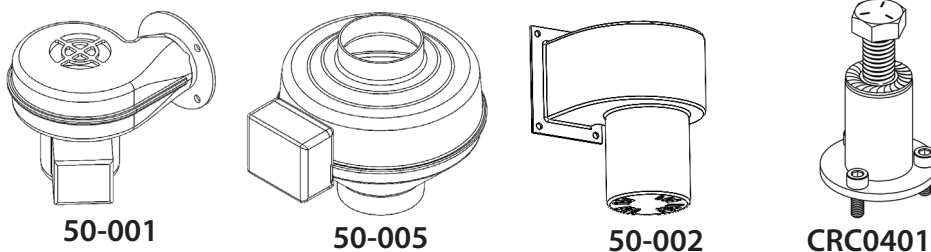

50-035	Common	Snap Disc
--------	--------	-----------

BLOWER MOTORS AND WHEELS

ITEM #	MODEL	DESCRIPTION
CRC0305 A	7200E	Motor Assembly with Motor, bracket, wheel (protruded pipe bracket)
CRC0305 B	7200E	Motor Assembly with Motor, bracket, wheel (flush mounted pipe)
CRC0304	7300E / 7400E	Motor Assembly with Motor, bracket, wheel
50-021	7200E	1/8 HP, 3000 RPM, 115V Motor
50-020	7300E / 7400	1/3 HP, 3600 RPM, 115V Motor
CRC0287	7200E	Stainless Steel Blower Wheel 6"
CRC0259	7300E / 7400E	Stainless Steel Blower Wheel 7"
50-001	MP / Shaker	Upper Blower with Round Flange, 115V
50-005	MP	4" Round inline fan, 170 CFM
50-002	Shaker	Lower Blower with Rectangular Flange (4-4/8" x 3-1/2"), 115V [a]
CRC0401	Pristine	Blower Wheel Puller