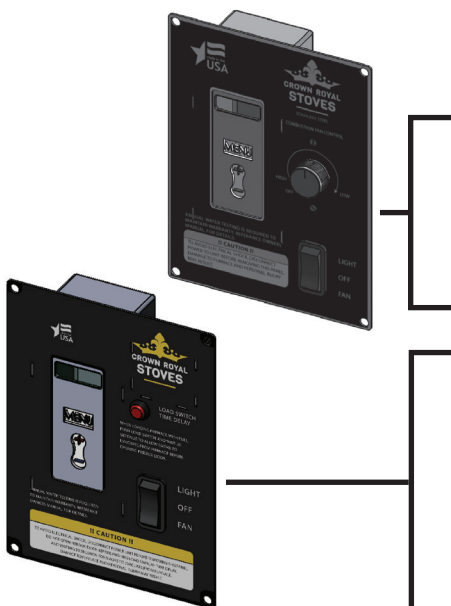

ELECTRONICS		
ITEM #	MODEL	DESCRIPTION
50-031	Pristine	2 Way White Toggle Electrical Switch [a]
50-032	Shaker	3 Way White Toggle Electrical Switch [a]

WIRING HARNESES - MODELS WITH ACTUATORS		
60-060	7200MP / 7300MP / 7350MP / 7400MP	Complete Wiring Harness
60-061	7500MP	
60-064	7200E	
60-063	7300E / 7400E	

WIRING HARNESES -SHAKER SERIES WITH FRONT CONTROLS (ARCHIVED)		
60-081	7200 / 7300	Complete Wiring Harness
60-084	7400	
60-086	7500	

WIRING HARNESES -SHAKER SERIES WITH SIDE CONTROLS (ARCHIVED)		
60-082	7200 / 7300	Complete Wiring Harness
60-085	7400	

WIRING HARNESES - MULTI PASS WITH SOLENOIDS (ARCHIVED)		
60-083	7200MP / 7300MP / 7400MP	Complete Wiring Harness
60-087	7500MP	

CRC0049 ASM	MP / Shaker	Control Panel Assembly
CRC0049	MP / Shaker	Control Panel Bracket Only, No Sticker
50-037	MP / Shaker	Reostat Fan Speed Control
40-005	MP / Shaker	Control Panel Sticker

CRC0275 ASM	Pristine	Control Panel Assembly
CRC0275	Pristine	Control Panel Bracket Only, No Sticker
50-104	Pristine	14mm Harsh Environment Push Button Switch, Red
50-105	Pristine	Encapsulated Timer Relay, 10A Relay 120V
40-006	Pristine	Control Panel Sticker