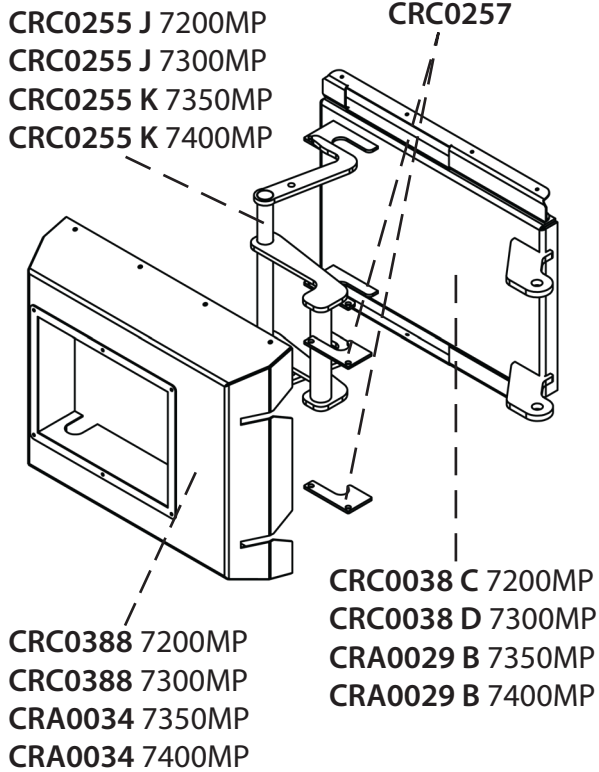

MULTI PASS HEAT EXCHANGER DOOR [ROLLER LATCH STYLE]		
ITEM #	MODEL	DESCRIPTION
CRC0038 C	7200MP	Door Only, *Starting SN 8506
CRC0038 D	7300MP	Door Only, *Starting SN 8607
CRA0029 B	7350MP	Door Only
CRA0029 B	7400MP	Door Only, *Starting SN 8336

CRC0255 J	7200MP	Roller Latch Handle
CRC0255 J	7300MP	
CRC0255 K	7350MP	
CRC0255 K	7400MP	

CRC0388	7200MP	Door Cladding Only
CRC0388	7300MP	
CRA0034	7350MP	
CRA0034	7400MP	

CRC0390 A	7200MP	Complete Door with Cladding, Door, & Handle
CRC0390 B	7300MP	
CRA0036	7350MP	
CRA0036	7400MP