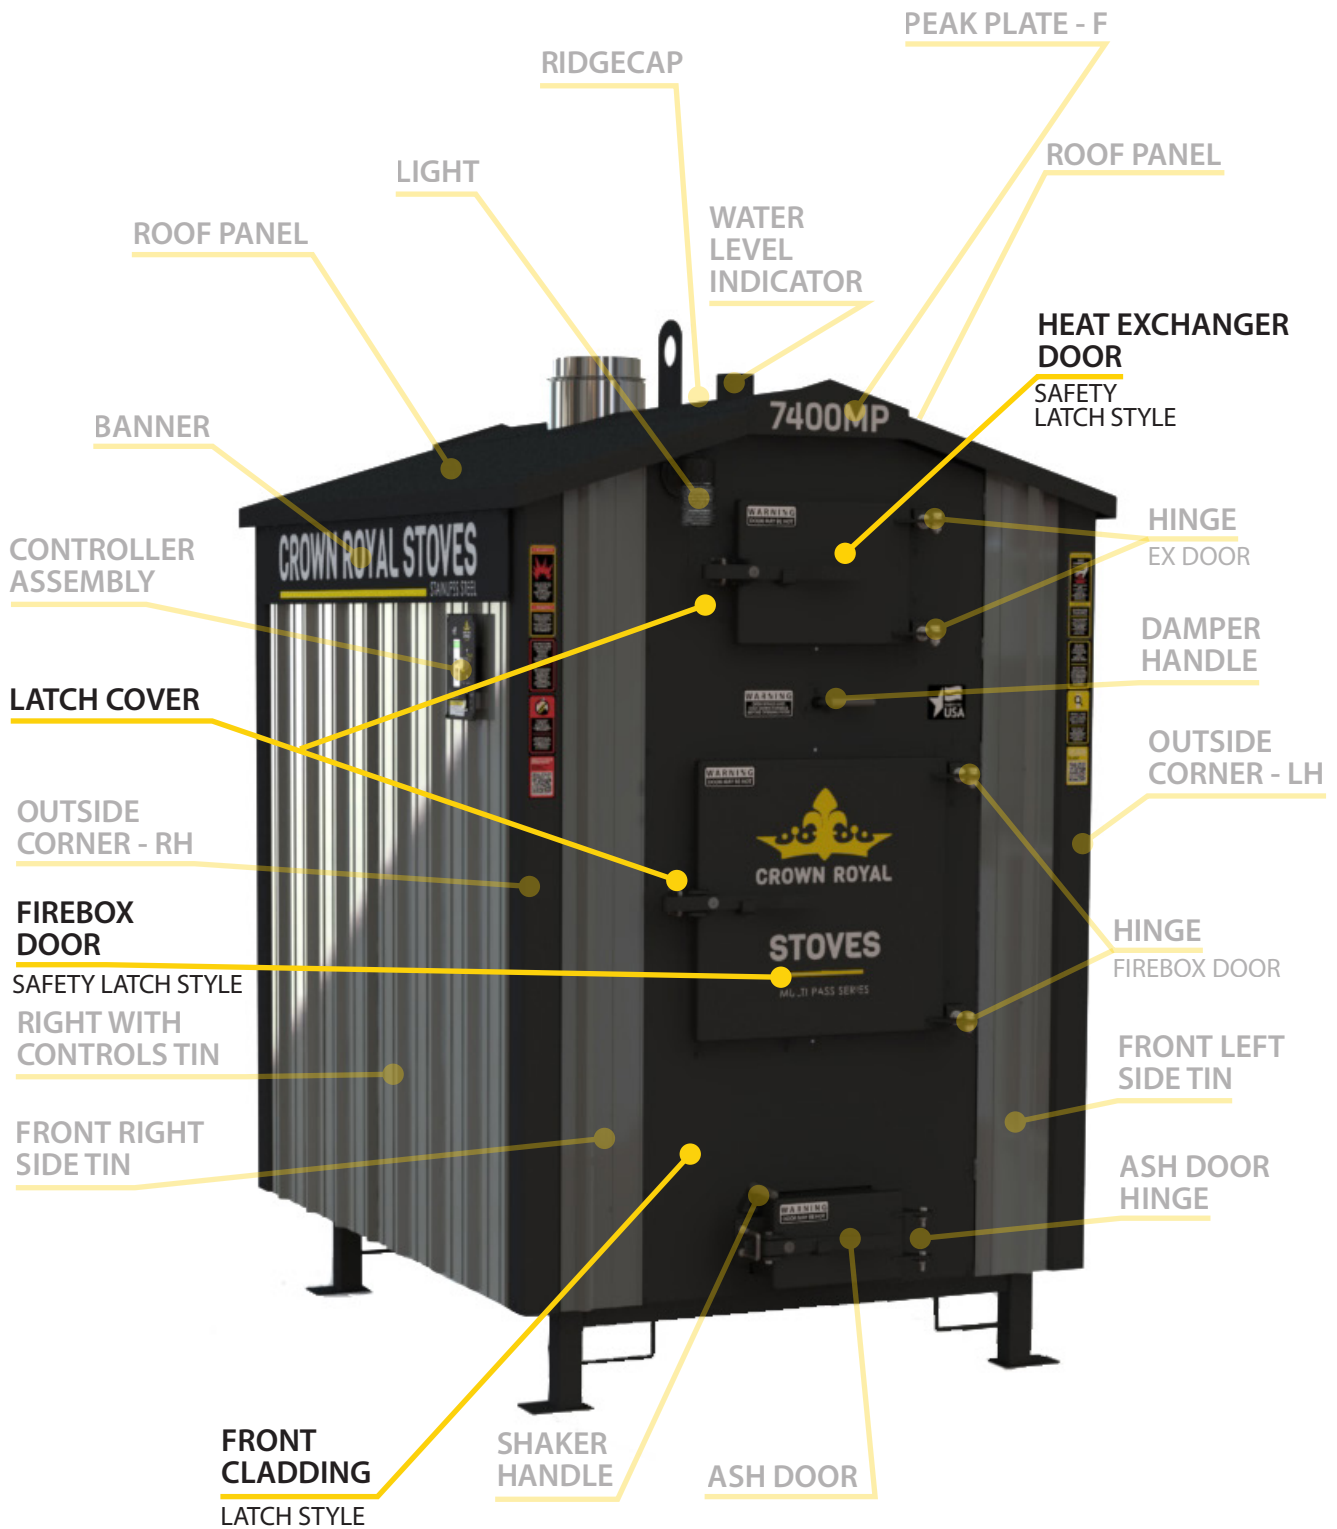

DIAGRAM OF STOVE EXTERIOR

PREVIOUS GENERATION 7200MP, 7300MP, 7400MP

GRAYED-OUT NAMES ARE THE SAME BETWEEN THE CURRENT GENERATION AND THE PREVIOUS GENERATION

DIAGRAM OF STOVE EXTERIOR

7500MP

DIAGRAM OF STOVE EXTERIOR