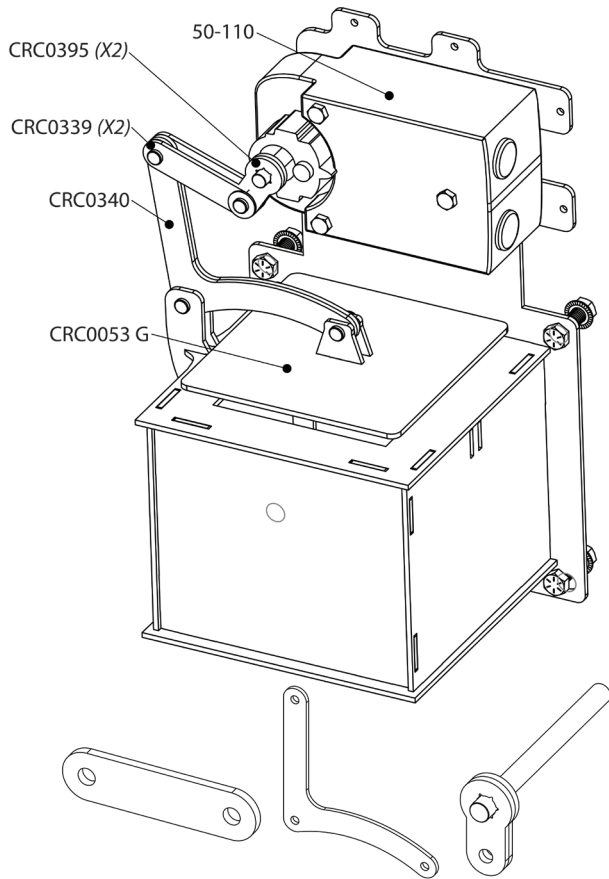

CRC0339   CRC0340   CRC0395

PRISTINE DAMPER PLATE ACTUATOR ASSEMBLY*

ITEM #	MODEL	DESCRIPTION
CRC0216 ASM	Pristine	Air Box with Honeywell Actuator Assembly. Includes: Actuator, Air Box, and Wiring Harness & Silicone

50-110	Pristine	Damper Actuator, Spring Return, 44 lbs
CRC0339		Actuator Short Arm
CRC0340		Damper Lifting Arm
CRC0395		Actuator Arm
CRC0053 G		Square 6"
11683-05162		Clevis Pin
922717439		E-Clip for Clevis Pin
33004		1/4" Flat Washer (behind E-Clip)

*Upgradeable with bolt on Air Box

MULTI PASS DAMPER PLATE ACTUATOR ASSEMBLY

ITEM #	MODEL	DESCRIPTION
CRC0329	MP	Rotational Actuator Arm
CRC0337		Damper Upper Arm
CRC0396		Actuator Arm
CRC0053 E		Round 3.75" Upper
CRC0053 F		Round 5.75" Lower
50-110		Damper Actuator, Spring Return, 44 lbs
50-001		Blower with Round Flange, 115V CR
50-005		Fantech FG 4XL Blower
11683-05162		Clevis Pin
922717439		E-Clip for Clevis Pin
33004		1/4" Flat Washer
70004		1/4"-20 x 7/8" SS Bolt
37260		1/4"-20 Lock Nut
74104		5/16"-18 x 3/8" x 1-1/2" SS Shoulder Bolt
37339		5/16"-18 Flange Nut