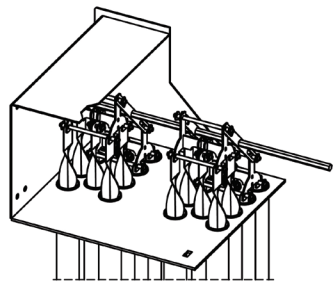

CRA0207

CRA0207 ASM

CRC0301 ASM*

7300E

CRA0307