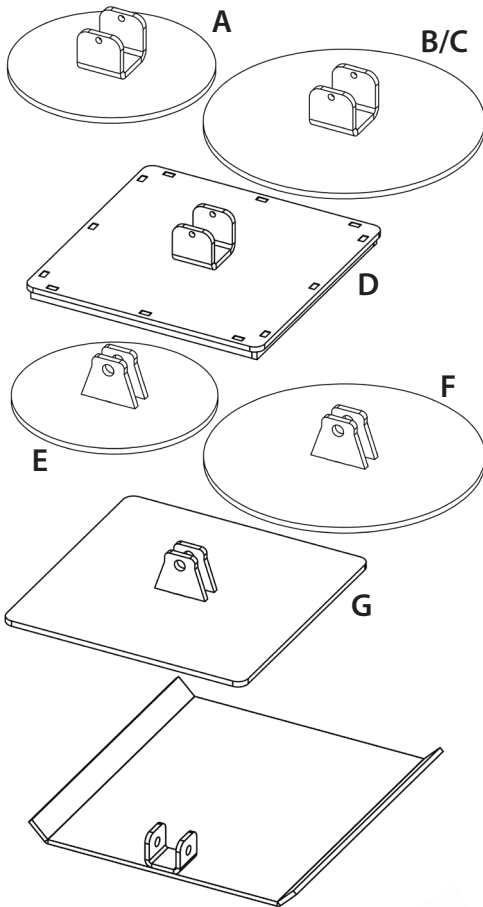

COTTER PIN		
ITEM #	MODEL	DESCRIPTION
74212		1/8" x 1-1/2" 18-8 Stainless

DAMPER PLATES [SOLENOID STYLE]		
ITEM #	MODEL	DESCRIPTION
CRC0053 A	MP / Shaker	Round 3.75" Upper
CRC0053 B	Shaker	Round 4.5" Lower
CRC0053 C	MP	Round 5.75" Lower
CRC0053 D	Pristine	Square 6"
CRC0053 H	Pristine	Square 4"

DAMPER PLATES [ACTUATOR STYLE]		
ITEM #	MODEL	DESCRIPTION
CRC0053 E	MP	Round 3.75" Upper
CRC0053 F	MP	Round 5.75" Lower
CRC0053 G	Pristine	Square 6"

FIREBOX DAMPER PLATE ASSEMBLY		
ITEM #	MODEL	DESCRIPTION
CRC0103 ASM	MP / Shaker	Assembly; Includes Bolt / Nut
CRA0069 ASM	7500MP / 7500	Assembly; Includes Bolt / Nut