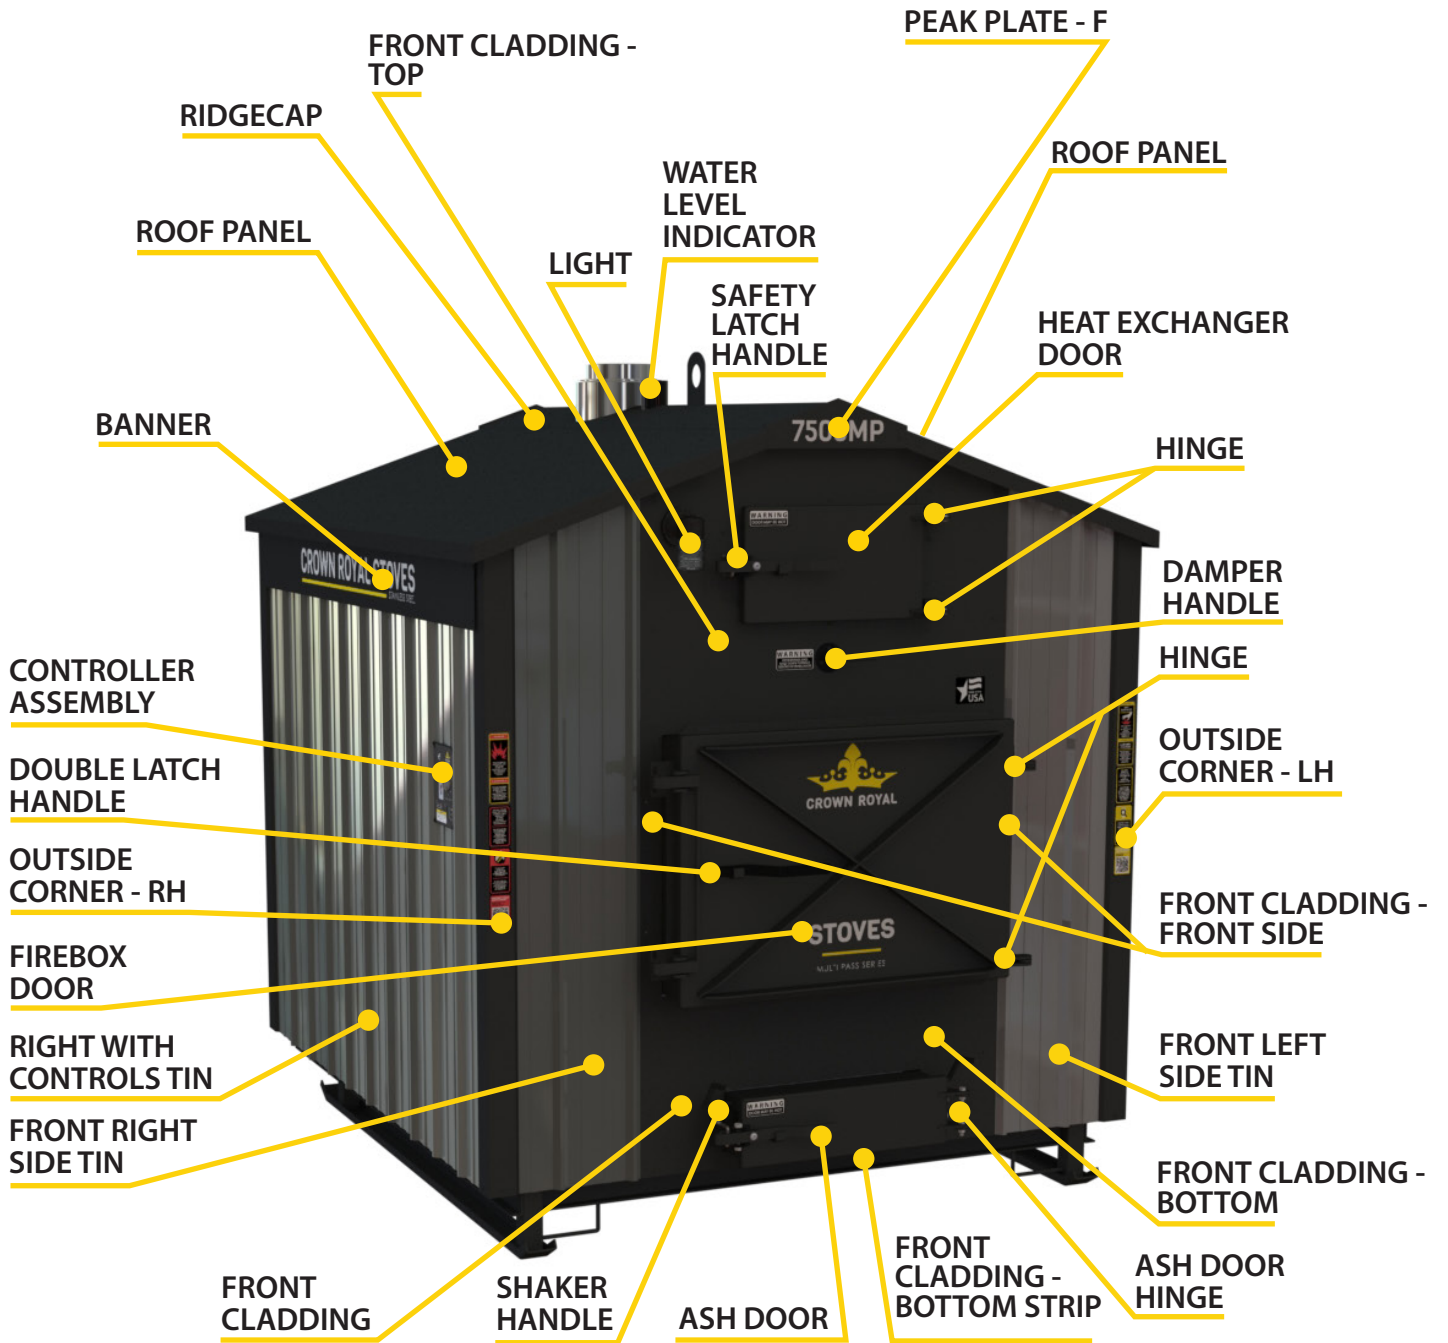

DIAGRAM OF STOVE EXTERIOR

PREVIOUS GENERATION 7200MP, 7300MP, 7400MP

GRAYED-OUT NAMES ARE THE SAME BETWEEN THE CURRENT GENERATION AND THE PREVIOUS GENERATION

DIAGRAM OF STOVE EXTERIOR

7500MP

DIAGRAM OF STOVE EXTERIOR